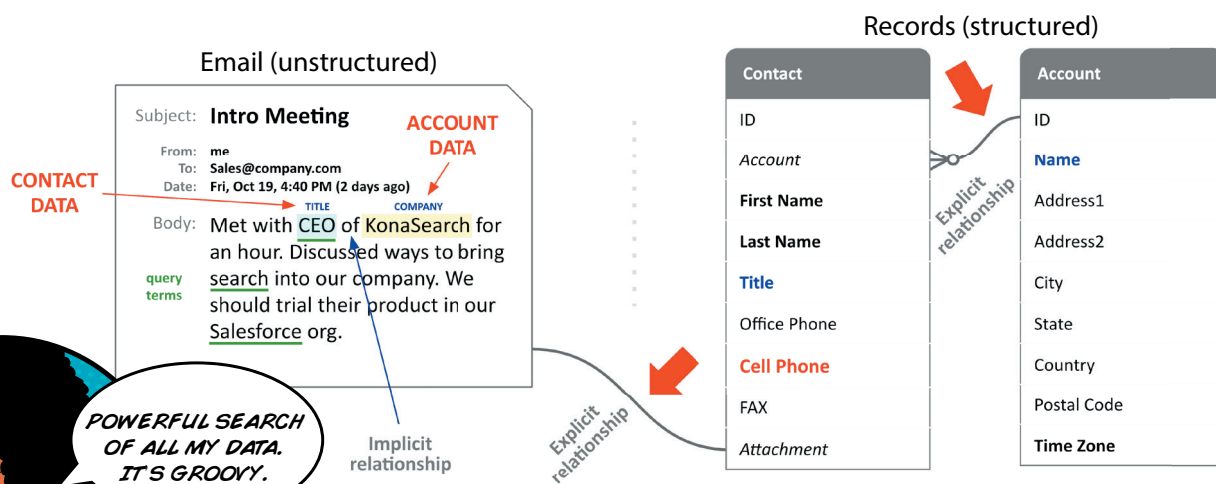

Advanced Search Platform for Salesforce®

- Search any data, document, and source without leaving Salesforce
- Deep search of objects and documents together for better relevancy
- Matching engine for best-fit analysis
- Automating processes through lights-out search

Kona Studio

Salesforce administrators easily chain together repetitive tasks:

- **Legal Matter Management** - searching case material based on specific criteria
- **Applicant Tracking Systems** - finding the best candidate first and matching them to the job orders
- **Order Fulfillment Automation** - automatically extracting order information from purchase orders
- **Private Equity** - searching portfolio documents as part of the performance data
- And much more as search pages in Salesforce

Search structured and unstructured data at the same time.

POWERFUL SEARCH OF ALL MY DATA. IT'S GROOVY.